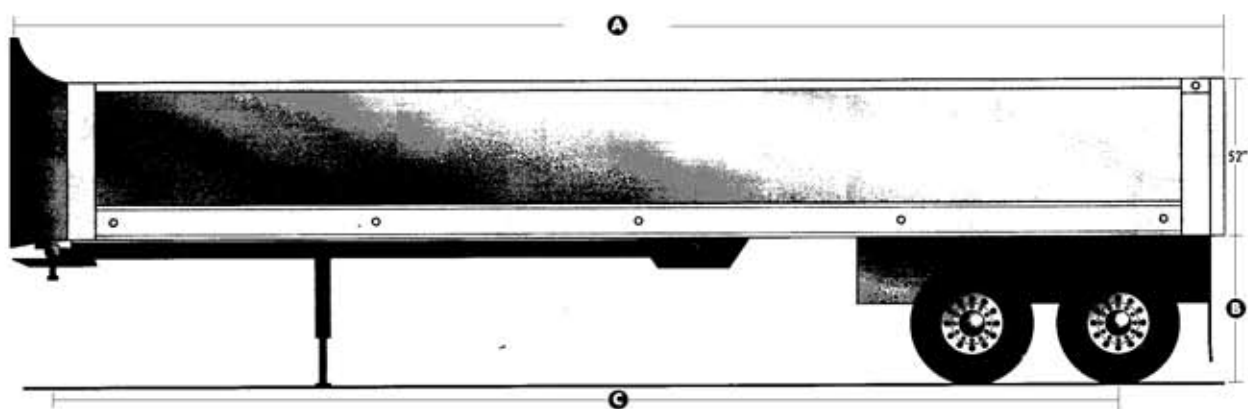

EAGLEROCK TRAILERS, INC.

“SETTING THE NEW STANDARD.”

MODEL SMOOTH SIDE	BODY LENGTH " / "	CAPACITY 52" SIDE HEIGHT	REAR FLOOR HEIGHT " - "	STANDARD HOIST	KING PIN TO REAR AXLE " - "
T - 91 - SM	39 FOOT	47.5 CUBIC YARDS	54 INCHES	8" - 265	429" (35' 9")
T - 91 - SM	38 FOOT	46.0 CUBIC YARDS	54 INCHES	8" - 265	417" (34' 9")
T - 91 - SM	37 FOOT	45.0 CUBIC YARDS	54 INCHES	8" - 250	405" (33' 9")
T - 91 - SM	35 FOOT	42.5 CUBIC YARDS	54 INCHES	8" - 235	381" (31' 9")
T - 91 - SM	33 FOOT	40.0 CUBIC YARDS	54 INCHES	8" - 220	357" (29' 9")
T - 91 - SM	30 FOOT	36.5 CUBIC YARDS	54 INCHES	8" - 220	321" (26' 9")
T - 91 - SM	28 FOOT	34.0 CUBIC YARDS	54 INCHES	8" - 190	297" (24' 9")
T - 91 - SM	24 FOOT	29.0 CUBIC YARDS	54 INCHES	8" - 170	249" (20' 9")

STANDARD SPECIFICATIONS

BODY	6 INCH TAPER
FLOOR SHEET	5454 H34 .235 (ONE PIECE)
LAST 2 FT. FLOOR	5454 H34 .375
SIDE SHEET	5454 H34 .165 (ONE PIECE)
NOSE SHEET	5454 H34 .265
TAILGATE SHEET	5454 H34 .165
FENDERS	3/16" DIAMOND PLATE
LINER	1/2" H.M.W.
TOP RAIL	T-6 EXTRUSION 10 3/4"
RUB RAIL	T-6 EXTRUSION 11"
FRONT POST	T-6 EXTRUSION 10 3/4"
REAR POST	T-6 EXTRUSION 10 3/4"
SIDE STAKE	T-6 EXTRUSION 8"
RADIUS	T-6 EXTRUSION 7"
TAILGATE	T-6 EXTRUSION
CROSS MEMBERS	T-6 EXTRUSION / 14" CENTERS
HOIST	CUSTOM HOIST
DRAFT ARMS	STEEL 3 1/2" TUBING
DROP LEGS	REMOVABLE DROP
SUSPENSION	HENDRICKSON (INTRAXX)
HUBS	ALUMINUM
DRUMS	CENTRIFUGE
ABS SYSTEM	4S / 2M
LIGHTS	L.E.D.
WIRING HARNESS	SEALED
TIRES	RADIAL
WHEEL	STEEL
KING PIN SETTING	16"

OPTIONS

TAPERED OR STRAIGHT
AS THICK AS YOU WANT IT
AS THICK AS YOU WANT IT
AS THICK AS YOU WANT IT
AS THICK AS YOU WANT IT
AS THICK AS YOU WANT IT
AS THICK AS YOU WANT IT
ANY THICKNESS, ANY WIDTH, U.H.M.W. ALSO AVAILABLE
NO OPTION
NO OPTION
NO OPTION
NO OPTION
NO OPTION
NO OPTION
NO OPTION
NO OPTION
NO OPTION
NO OPTION
NO OPTION
ALUMINUM
TWO SPEED ,LOAD BEARING
NO OPTION
DURALITE OR STEEL
CAST
NO OPTION
NO OPTION
NO OPTION
ANY BRAND YOU WANT
ALUMINUM
ANY LENGTH YOU WANT